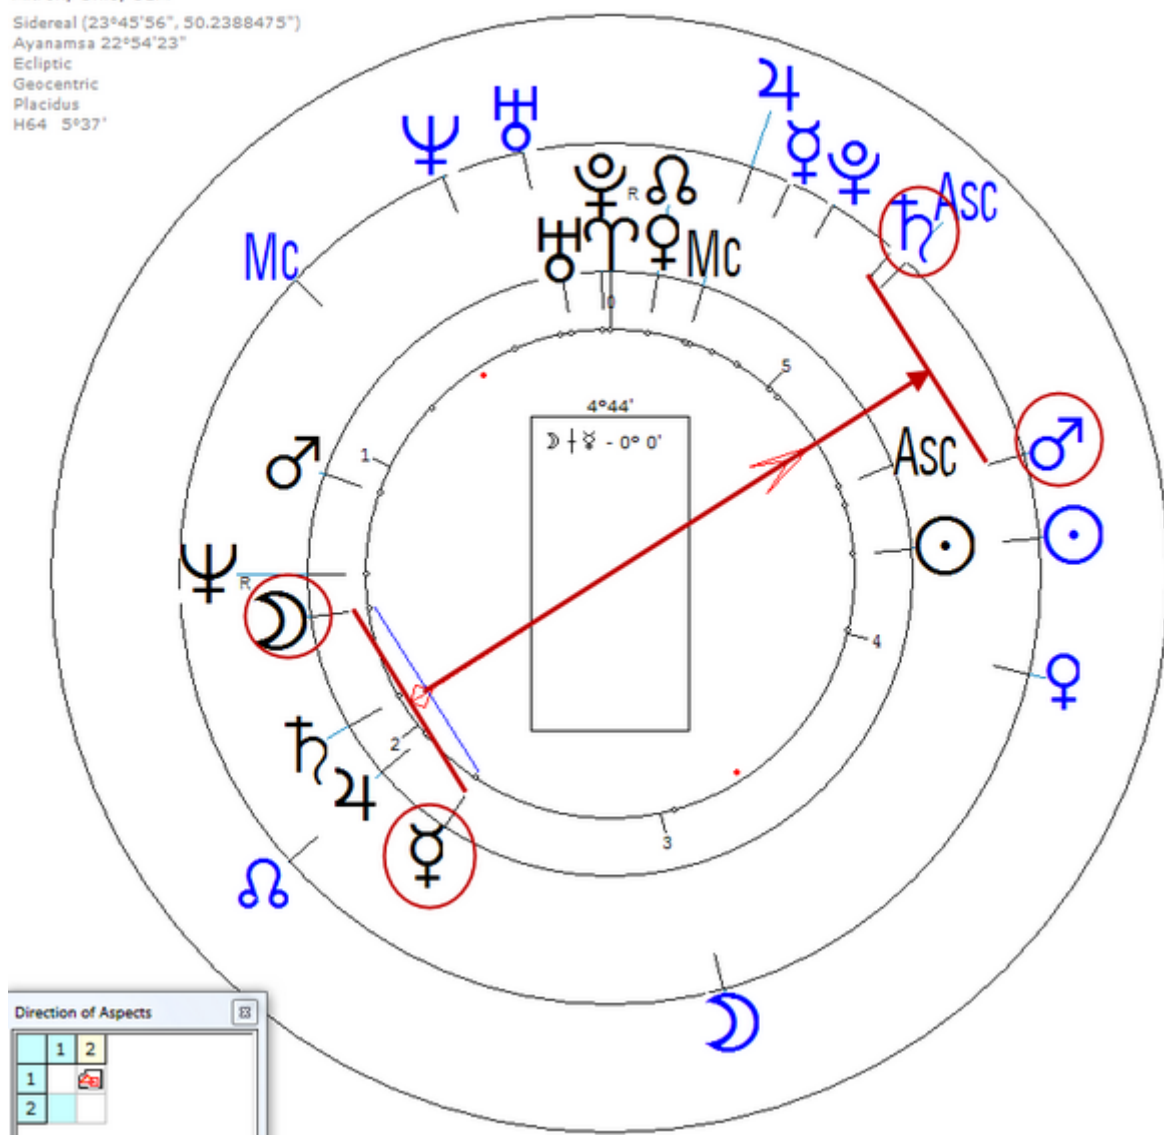

Idemon, Richard

8 February 1938 at 21:37 (= 9:37 PM )Akron, Ohio, 41n05, 81w31  
American teacher who counseled, taught and lectured psychotherapy and  
psychology for astrologers from 1969.

[https://www.astro.com/astro-databank/Idemon,\\_Richard](https://www.astro.com/astro-databank/Idemon,_Richard)

Death by Suicide 22 February 1987 (Gunshot, age 49)

Solar Return (Harmonic 64)

Solar  $\♁/\♃ = \text{Dn}/\text{♀n}$

**Idemon, Richard**  
8 February 1938 Tue 21:37 (GMT-5) 41°04'53"N 81°31'09"W  
Akron, Ohio, USA  
Sidereal (23°45'56", 50.2388475")  
Ayanamsa 22°54'23"  
Ecliptic  
Geocentric  
Placidus  
H64 5°37'